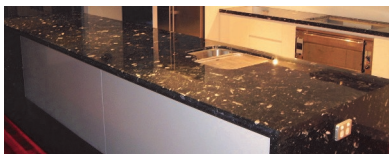

Restore your stone bench to its original pristine appearance and permanently protect it with CLEARSTONE. CLEARSTONE is ideal for

both domestic and commercial applications for either rejuvenating old stone or protecting new stones, used particularly in areas such as bars, kitchens and bathrooms.

*“ Your product provides a silky smooth finish over multiple surfaces, and is protective against the most aggressive "bar action" possible. ”*

*-Peter Maddison, Maddison Architects*

You won't have to worry about bacteria, odor's, stains or etchings getting into your stone anymore. Available from a Matt to a Full Gloss Finish that makes your Stone Surfaces easy to clean & maintain. CLEARSTONE turns Marble, Limestone & Sandstone into elegant worry free working surfaces.